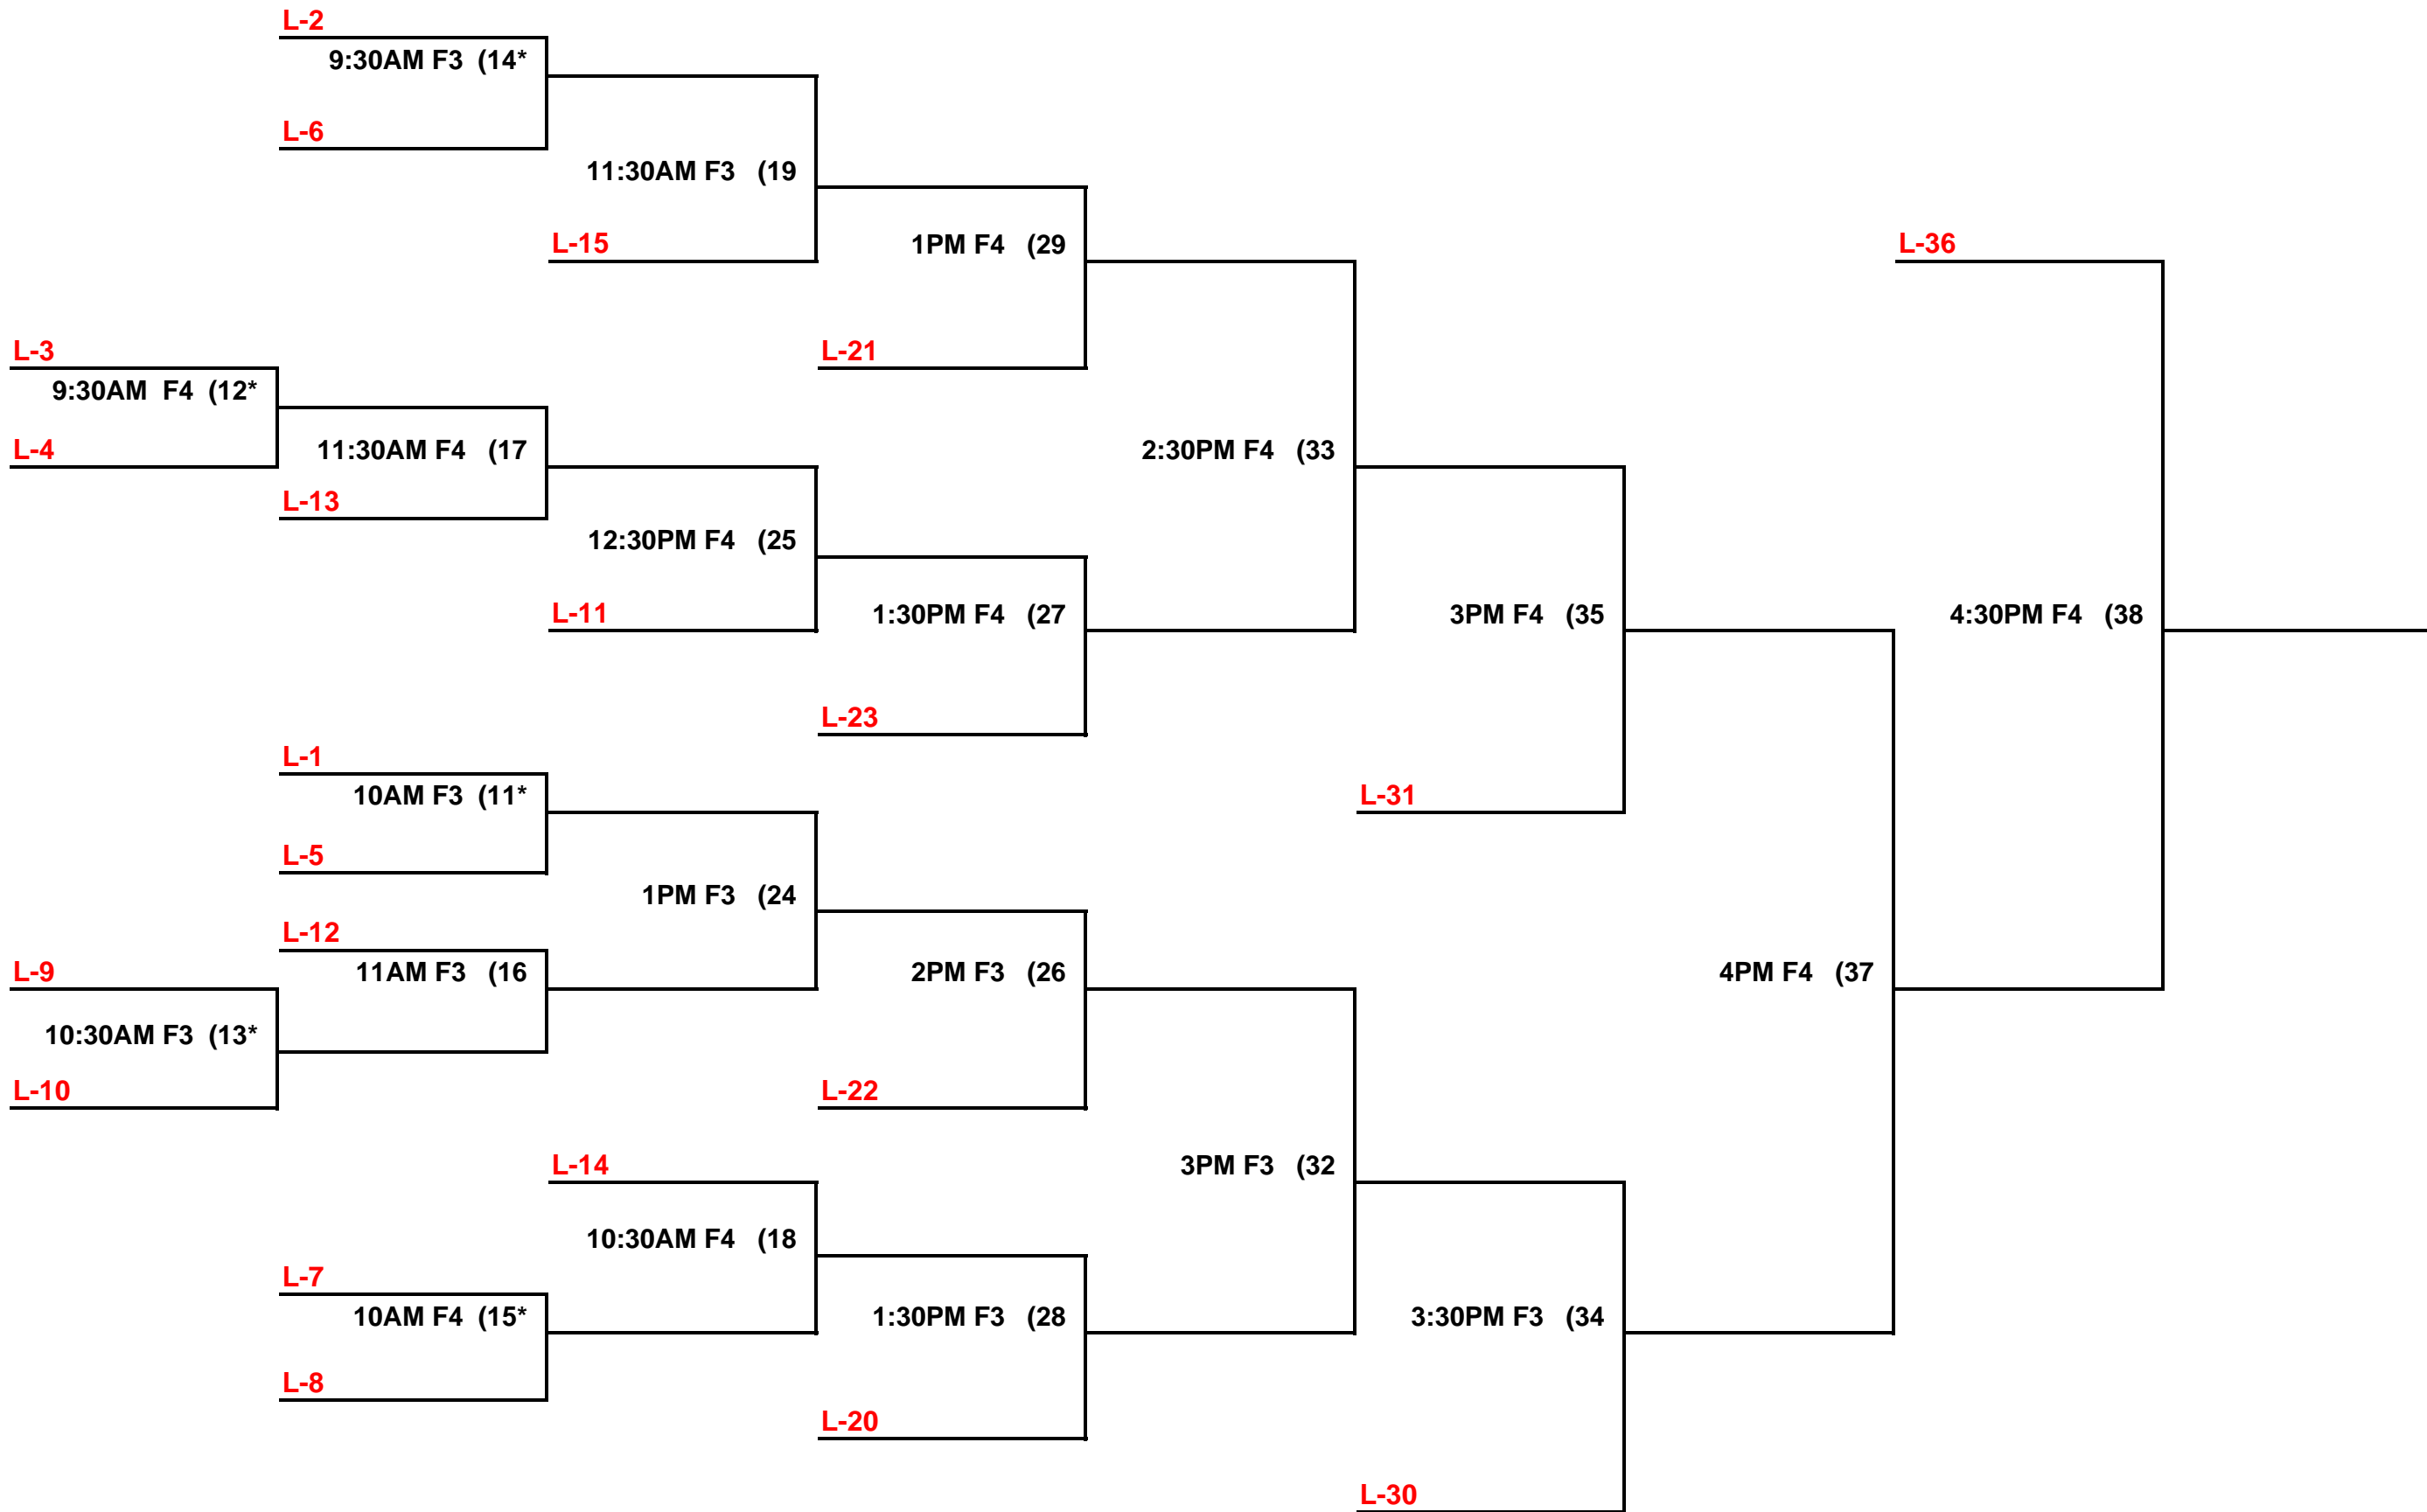

ATTENTION ALL TURKEY BOWL TEAMS!

**THE 2009 TURKEY BOWL HAS BEEN MOVED TO THE ULYSSES
SPORTS COMPLEX**

**ALL GAMES LISTED ON THE BRACKETS IN ALL DIVISIONS WILL BE
PLAYED AT ULYSSES**

DIRECTIONS TO ULYSSES CAN BE FOUND ON PAGE 4

City of Golden Parks and Recreation

Turkey Bowl 2009

"Mashed Taters" Division

ALL GAMES TO BE PLAYED AT THE ULYSSES SPORTS COMPLEX - FIELDS 2, 3 & 4 - ONE HOMERUN ALLOWED PER GAME

NOTE: An * next to a game number in the losers bracket denotes the loser of that game is still in the tournament.