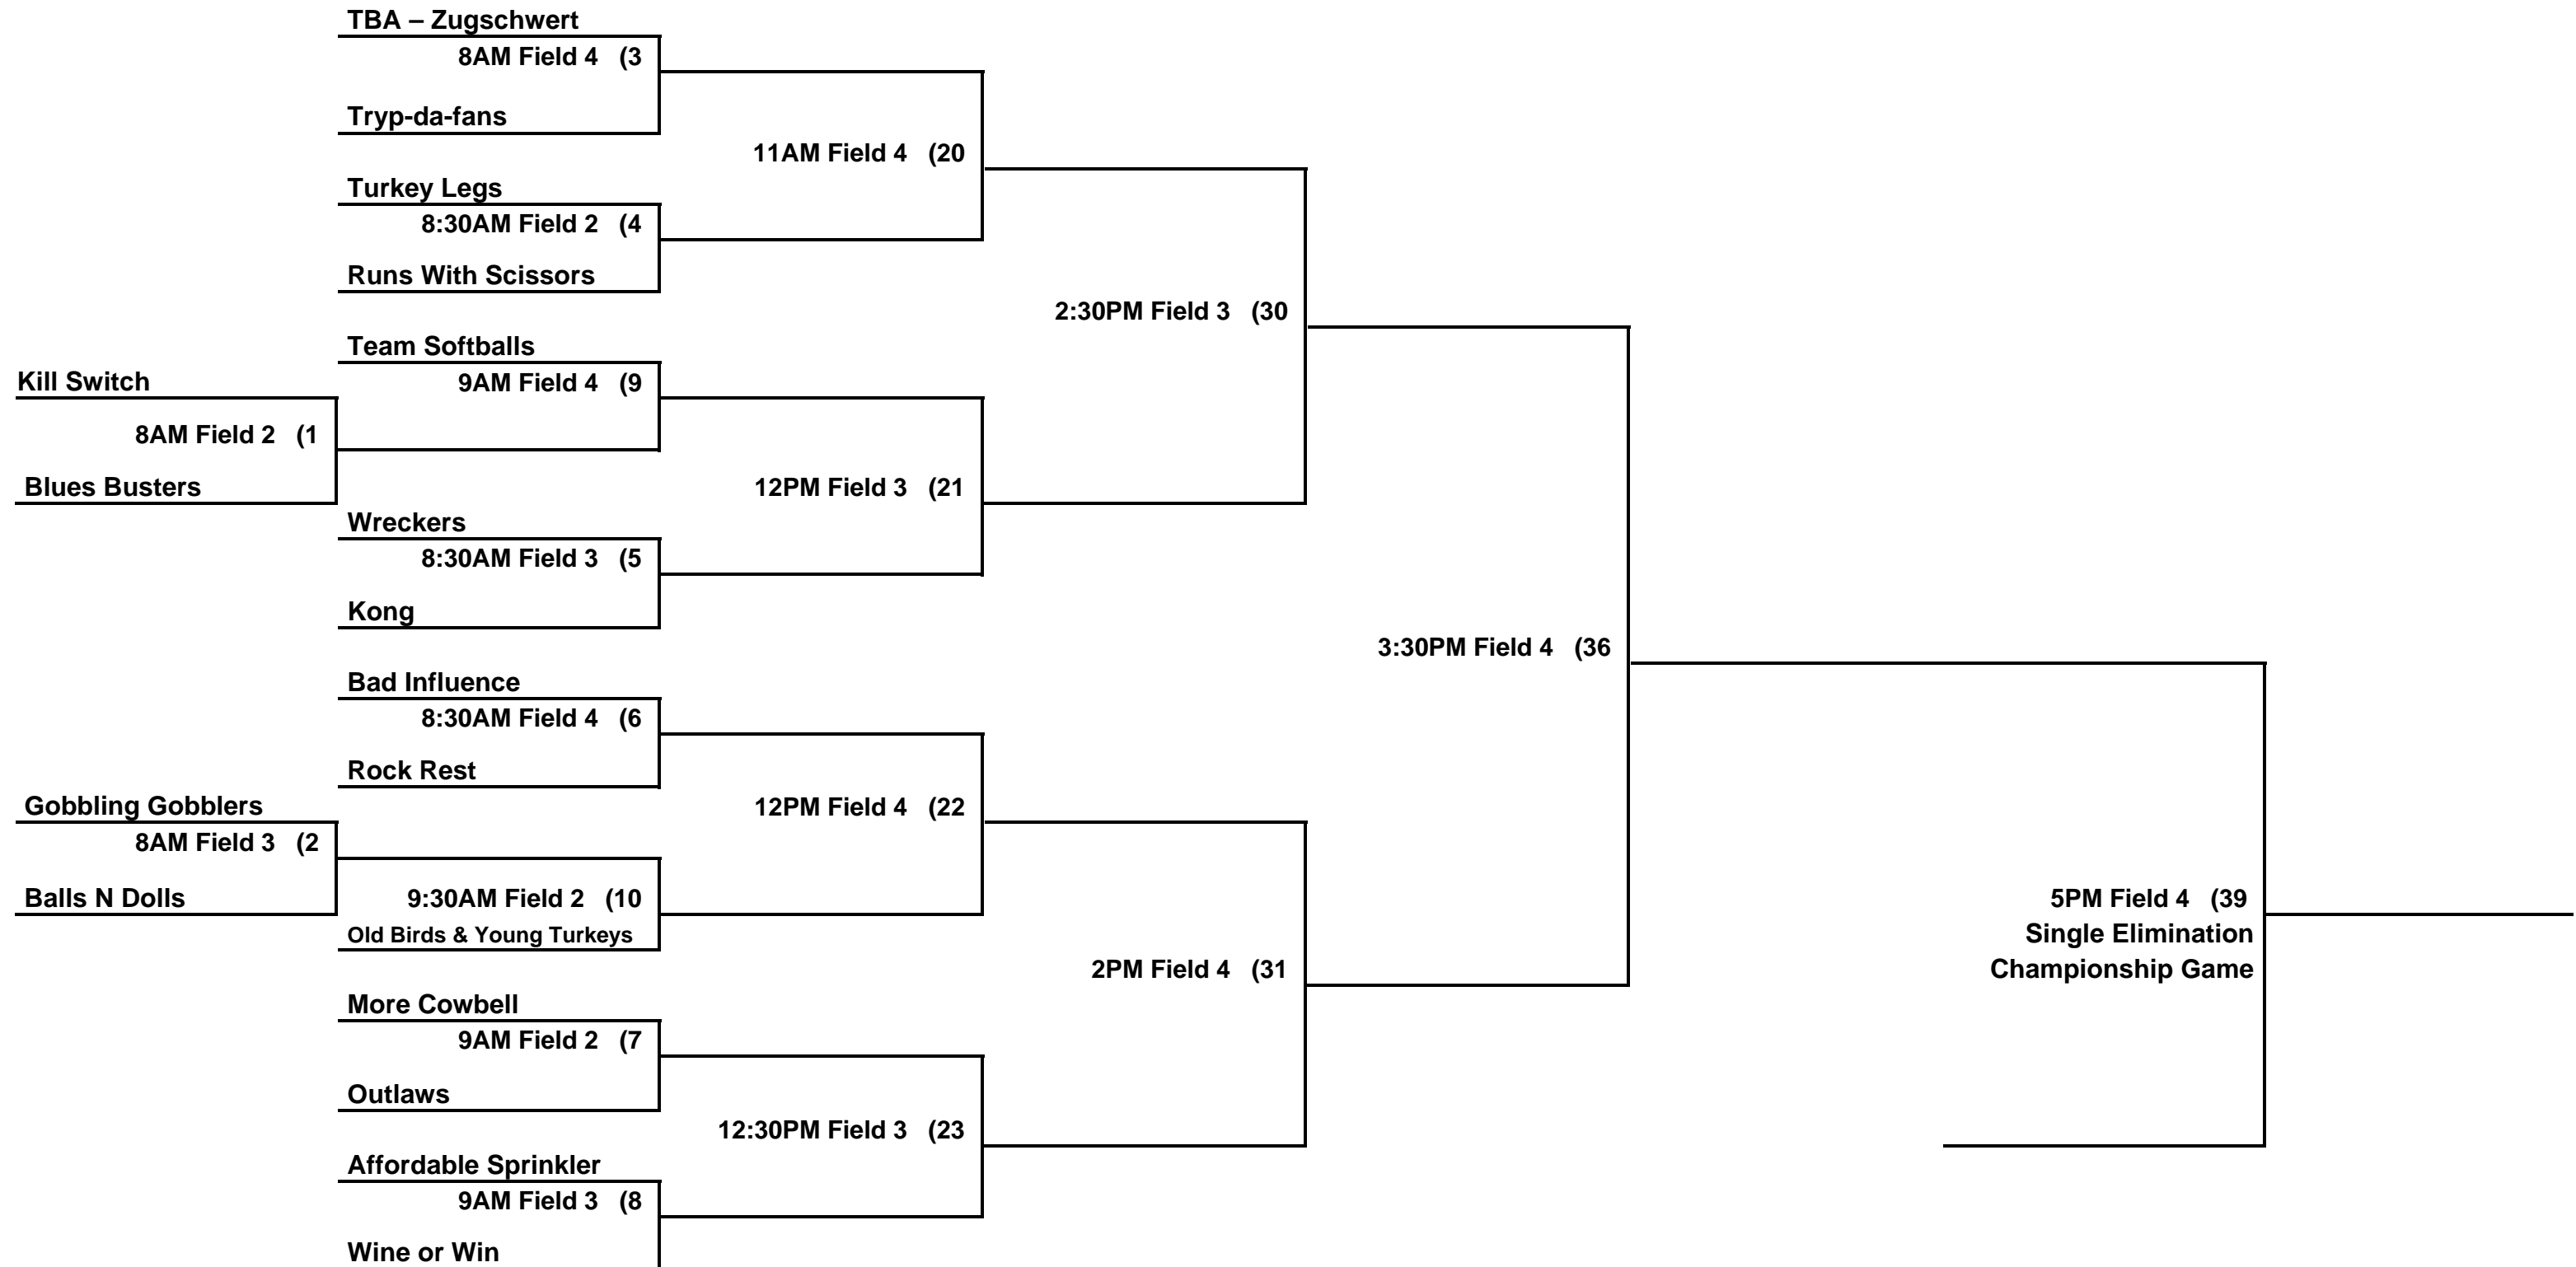

ATTENTION ALL TURKEY BOWL TEAMS!

**THE 2009 TURKEY BOWL HAS BEEN MOVED TO THE ULYSSES
SPORTS COMPLEX**

**ALL GAMES LISTED ON THE BRACKETS IN ALL DIVISIONS WILL BE
PLAYED AT ULYSSES**

DIRECTIONS TO ULYSSES CAN BE FOUND ON PAGE 4

City of Golden Parks and Recreation

Turkey Bowl 2009

"Mashed Taters" Division

ALL GAMES TO BE PLAYED AT THE ULYSSES SPORTS COMPLEX - FIELDS 2, 3 & 4 - ONE HOMERUN ALLOWED PER GAME

NOTE: An * next to a game number in the losers bracket denotes the loser of that game is still in the tournament.